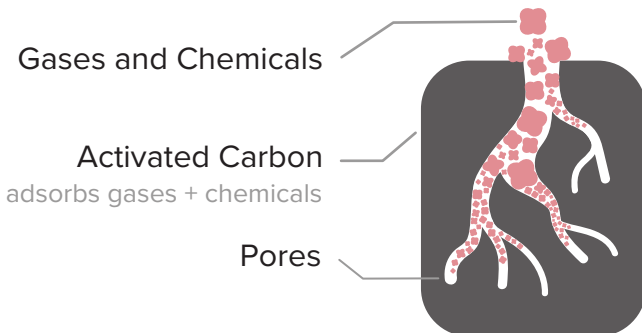

GRAB, DIAL, GO!

CarboPrime™ and CarboGel™

New!

Activated charcoal gel for dogs and cats

VHP #: NN.J7N3

➤ Single administration

VHP #: NN.Q8V0

➤ Administration can be renewed at 4-6 hours intervals or as recommended by your veterinarian

10x more adsorption power with a higher active charcoal concentration than other charcoal pastes on the market

	Adsorption Power g/100g of charcoal	Concentration (mg/ml)
CarboPrime	13.9	390
CarboGel	13.7	360
Competitor	1.2	100